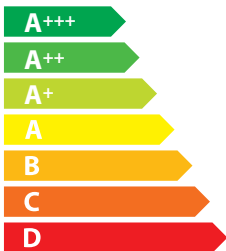

# ЕНЕРГО ЕФЕКТИВНІСТЬ

Perfelli

K 6402 SG 850 LED

**57**  
кВт·г/рік

Icon of a fan with three blades inside a circle.

ABCD**E**FG

Icon of a glowing light bulb.

**A**BCDEFG

Icon of water droplets falling from a textured horizontal bar.

ABCD**D**EFG

Icon of a speaker with sound waves.

**63**дБ

№ 28 від 2018