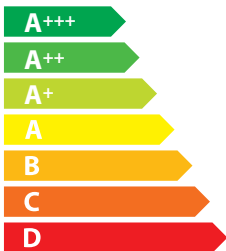

ЕНЕРГО ЕФЕКТИВНІСТЬ

 Perfelli

K 6402 I 850 LED

57
кВт·г/рік

Icon of a fan, representing climate class. Below it, the text "ABCD**E**FG" indicates the class 'E' is selected.

Icon of a light bulb, representing lighting class. Below it, the text "A**B**CDEFG" indicates the class 'B' is selected.

Icon of water droplets and a filter, representing water consumption class. Below it, the text "ABC**D**EFG" indicates the class 'D' is selected.

Icon of a speaker, representing sound power level. Below it, the text "63**дБ**" indicates the sound power level is 63 dB.